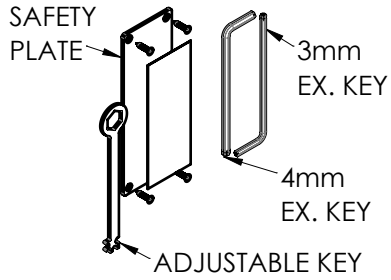

INCLUDED ACCESSORIES

SINISTRO  
-  
LEFT

MOUNTING PLATES DETAIL

FIXING KIT NOT INCLUDED.  
Mounting kit for plasterboard wall and wooden plate available. Others options available.