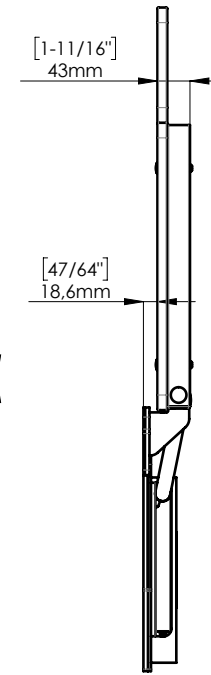

INCLUDED ACCESSORIES

SINISTRO  
-  
LEFT

MOUNTING PLATES DETAIL

FIXING KIT NOT INCLUDED.  
Mounting kit for plasterboard wall and wooden plate available. Others options available.