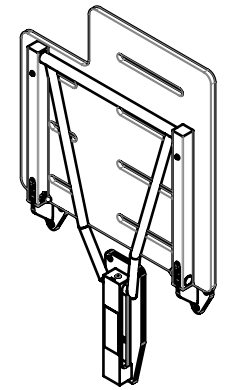

INCLUDED ACCESSORIES

SINISTRO  
-  
LEFT

MOUNTING PLATES DETAIL

FIXING KIT NOT INCLUDED.  
Mounting kit for plasterboard wall and wooden plate available. Others options available.