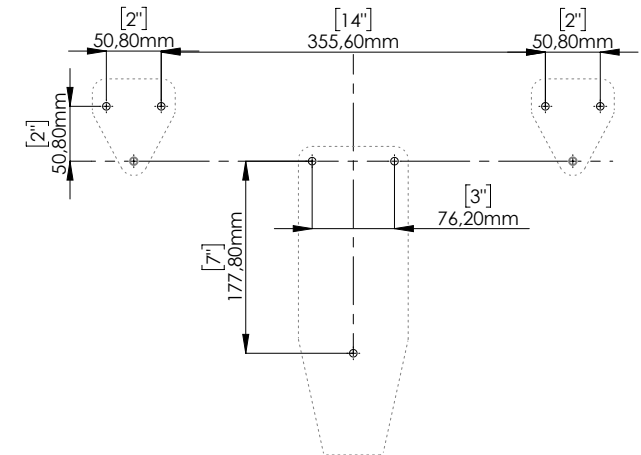

INCLUDED ACCESSORIES

SINISTRO  
-  
LEFT

MOUNTING PLATES DETAIL

FIXING KIT NOT INCLUDED.  
Mounting kit for plasterboard wall and wooden plate available. Others options available.