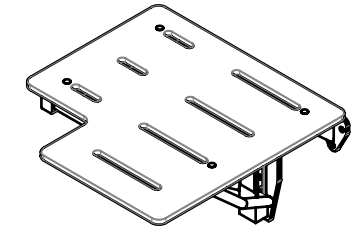

INCLUDED ACCESSORIES

SINISTRO  
-  
LEFT

MOUNTING PLATES DETAIL

FIXING KIT NOT INCLUDED.  
Mounting kit for plasterboard wall and wooden plate available. Others options available.