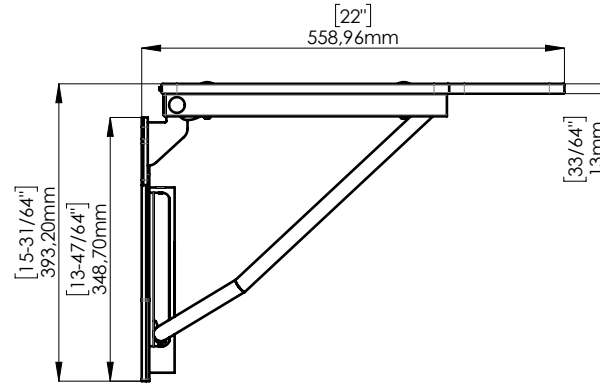

INCLUDED ACCESSORIES

SINISTRO  
-  
LEFT

MOUNTING PLATES DETAIL

FIXING KIT NOT INCLUDED.  
Mounting kit for plasterboard wall and wooden plate available. Others options available.