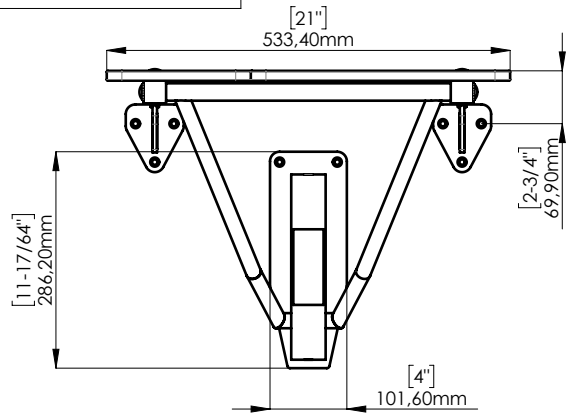

INCLUDED ACCESSORIES

SINISTRO  
-  
LEFT

MOUNTING PLATES DETAIL

FIXING KIT NOT INCLUDED.  
Mounting kit for plasterboard wall and wooden plate available. Others options available.