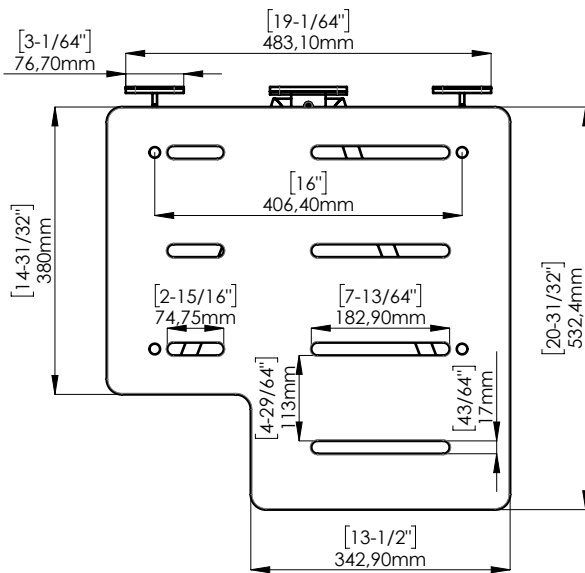

INCLUDED ACCESSORIES

SINISTRO  
-  
LEFT

MOUNTING PLATES DETAIL

FIXING KIT NOT INCLUDED.  
Mounting kit for plasterboard wall and wooden plate available. Others options available.