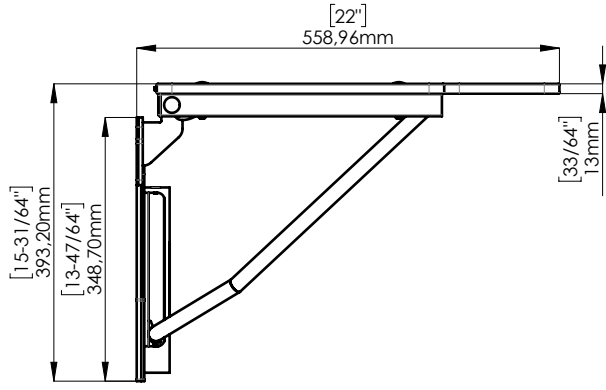

INCLUDED ACCESSORIES

SINISTRO
-
LEFT

MOUNTING PLATES DETAIL

FIXING KIT NOT INCLUDED.
Mounting kit for plasterboard wall and wooden plate available. Others options available.