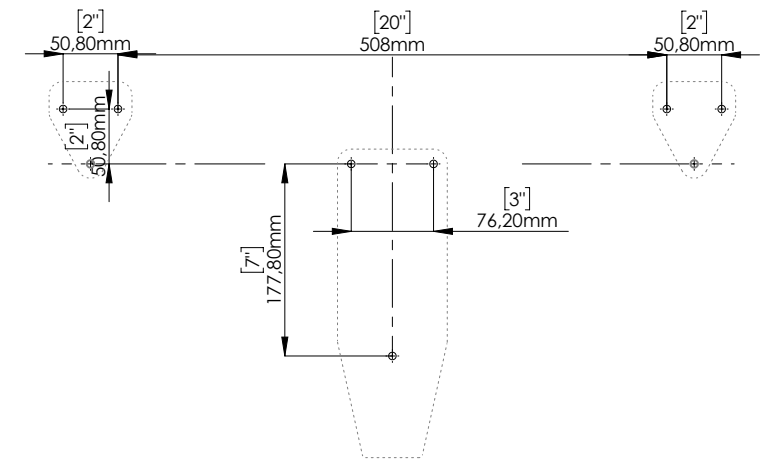

INCLUDED ACCESSORIES

SINISTRO
-
LEFT

MOUNTING PLATES DETAIL

FIXING KIT NOT INCLUDED.
Mounting kit for plasterboard wall and wooden plate available. Others options available.