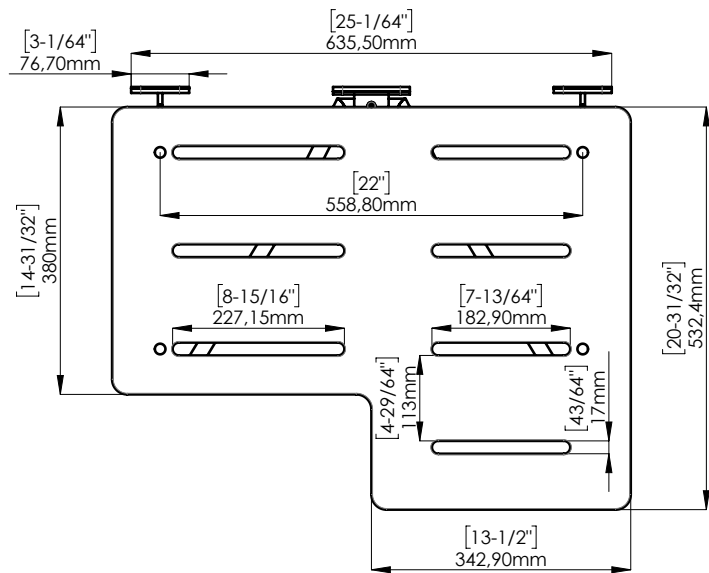

INCLUDED ACCESSORIES

SINISTRO
-
LEFT

MOUNTING PLATES DETAIL

FIXING KIT NOT INCLUDED.
Mounting kit for plasterboard wall and wooden plate available. Others options available.