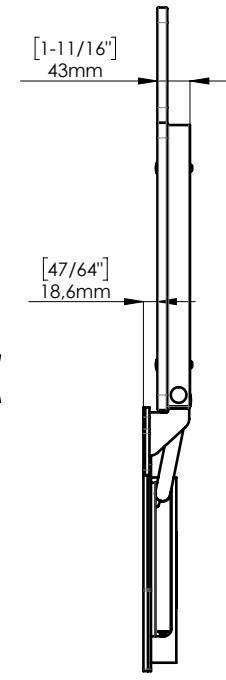

INCLUDED ACCESSORIES

SINISTRO
-
LEFT

MOUNTING PLATES DETAIL

FIXING KIT NOT INCLUDED.
Mounting kit for plasterboard wall and wooden plate available. Others options available.