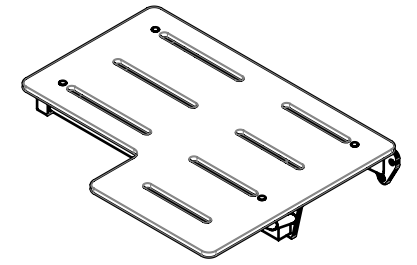

INCLUDED ACCESSORIES

SINISTRO
-
LEFT

MOUNTING PLATES DETAIL

FIXING KIT NOT INCLUDED.
Mounting kit for plasterboard wall and wooden plate available. Others options available.