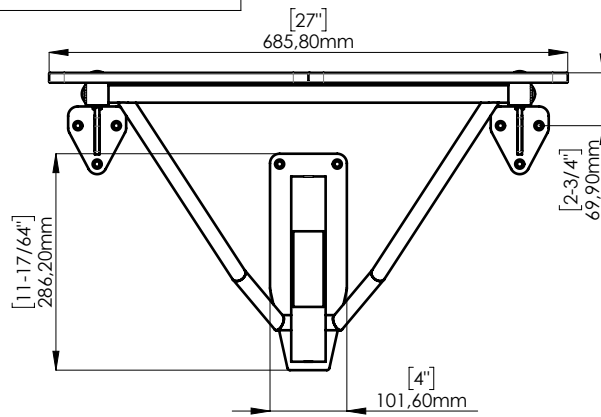

INCLUDED ACCESSORIES

SINISTRO
-
LEFT

MOUNTING PLATES DETAIL

FIXING KIT NOT INCLUDED.
Mounting kit for plasterboard wall and wooden plate available. Others options available.