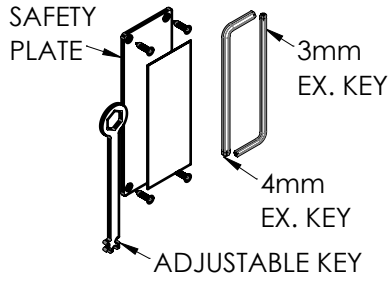

INCLUDED ACCESSORIES

SINISTRO
-
LEFT

MOUNTING PLATES DETAIL

FIXING KIT NOT INCLUDED.
Mounting kit for plasterboard wall and wooden plate available. Others options available.