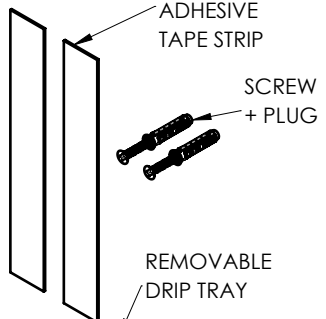

INCLUDED ACCESSORIES AND FIXING

COMPATIBLE WITH BELOW DISPENSER PRODUCTS:

- PURELL CS6 / PURELL CS8
- PURELL TFX
- PURELL LTX-7 / PURELL LTX-12
- ENMOTION GEN2
- other model with MAX dim. H 11,75" x W 6,45" x D 4,1" (H 298,5 x W 163,8 x D 104,1)mm