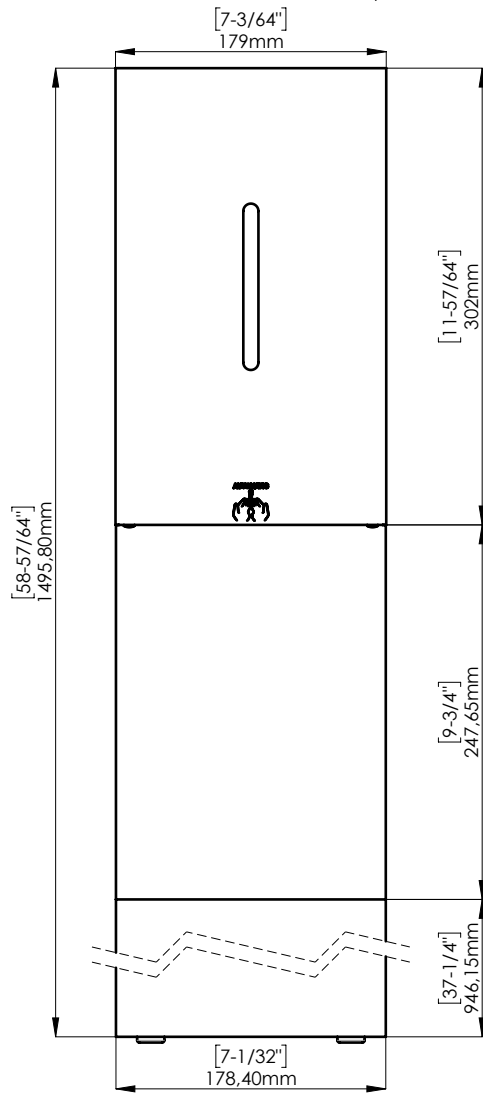

INCLUDED ACCESSORIES AND FIXING

COMPATIBLE WITH BELOW DISPENSER PRODUCTS:

- PURELL CS6 / PURELL CS8
- PURELL TFX
- PURELL LTX-7 / PURELL LTX-12
- ENMOTION GEN2
- other model with MAX dim. H 11,75" x W 6,45" x D 4,1" (H 298,5 x W 163,8 x D 104,1)mm