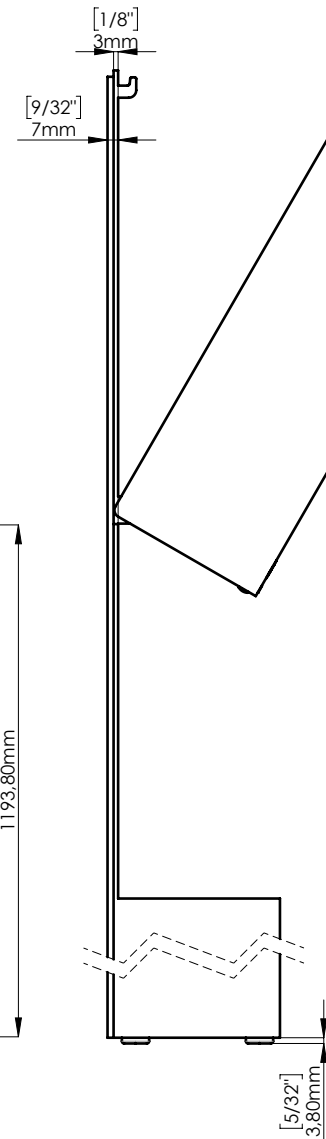

INCLUDED ACCESSORIES AND FIXING

COMPATIBLE WITH BELOW DISPENSER PRODUCTS:

- PURELL CS6 / PURELL CS8
- PURELL TFX
- PURELL LTX-7 / PURELL LTX-12
- ENMOTION GEN2
- other model with MAX dim. H 11,75" x W 6,45" x D 4,1" (H 298,5 x W 163,8 x D 104,1)mm