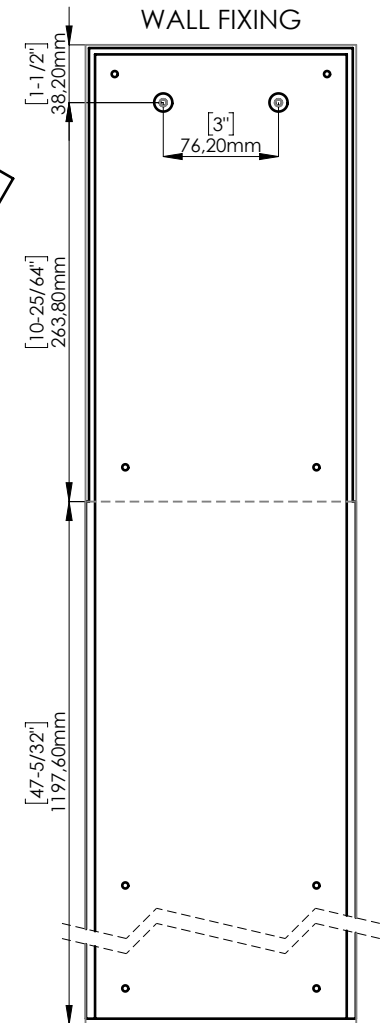

INCLUDED ACCESSORIES AND FIXING

COMPATIBLE WITH BELOW DISPENSER PRODUCTS:

- PURELL CS6 / PURELL CS8
- PURELL TFX
- PURELL LTX-7 / PURELL LTX-12
- ENMOTION GEN2
- other model with MAX dim. H 11,75" x W 6,45" x D 4,1" (H 298,5 x W 163,8 x D 104,1)mm