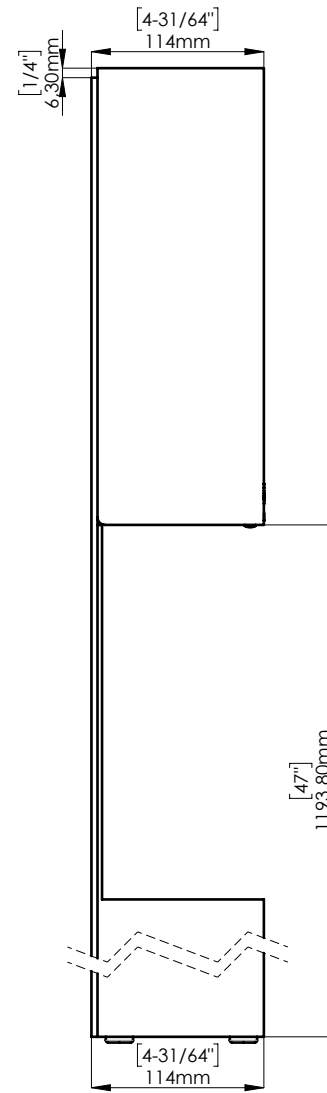

INCLUDED ACCESSORIES AND FIXING

COMPATIBLE WITH BELOW DISPENSER PRODUCTS:

- PURELL CS6 / PURELL CS8
- PURELL TFX
- PURELL LTX-7 / PURELL LTX-12
- ENMOTION GEN2
- other model with MAX dim. H 11,75" x W 6,45" x D 4,1" (H 298,5 x W 163,8 x D 104,1)mm