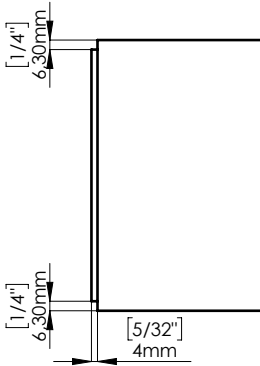

INCLUDED ACCESSORIES AND FIXING

COMPATIBLE WITH BELOW DISPENSER PRODUCTS:

- PURELL CS6 / PURELL CS8
- PURELL TFX
- PURELL LTX-7 / PURELL LTX-12
- ENMOTION GEN2
- other model with MAX dim. H 11,75" x W 6,45" x D 4,1" (H 298,5 x W 163,8 x D 104,1)mm