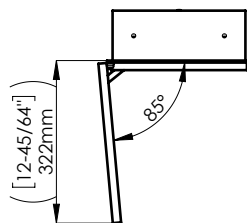

ACCESSORIES INCLUDED

LOGO DETAIL

OPENING KEY DETAIL

WALL OPENING:

HEIGHT: 1273 mm (50-1/8")
 WIDTH: 270 mm (10-5/8")
 DEPTH min: 102 mm (4")
 DEPTH sugg: 108 mm (4-1/4")