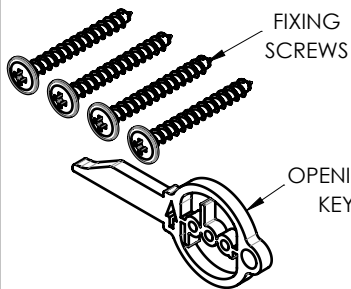

ACCESSORIES INCLUDED

LOGO DETAIL

OPENING KEY DETAIL

WALL OPENING:

HEIGHT: 1273 mm (50-1/8")
 WIDTH: 270 mm (10-5/8")
 DEPTH min: 102 mm (4")
 DEPTH sugg: 108 mm (4-1/4")