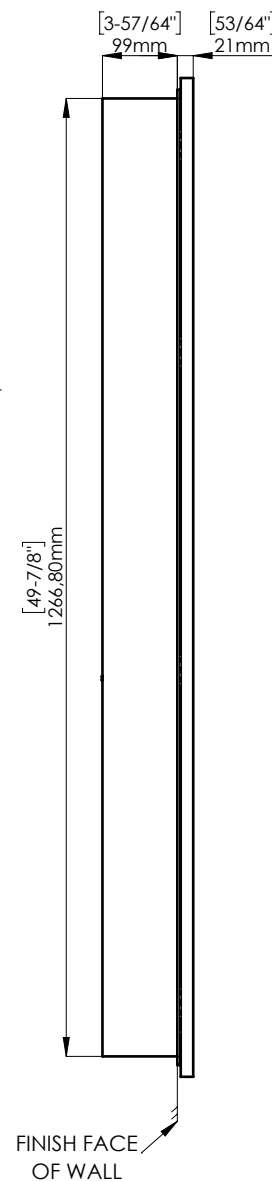

ACCESSORIES INCLUDED

LOGO DETAIL

OPENING KEY DETAIL

WALL OPENING:

HEIGHT: 1273 mm (50-1/8")
 WIDTH: 270 mm (10-5/8")
 DEPTH min: 102 mm (4")
 DEPTH sugg: 108 mm (4-1/4")