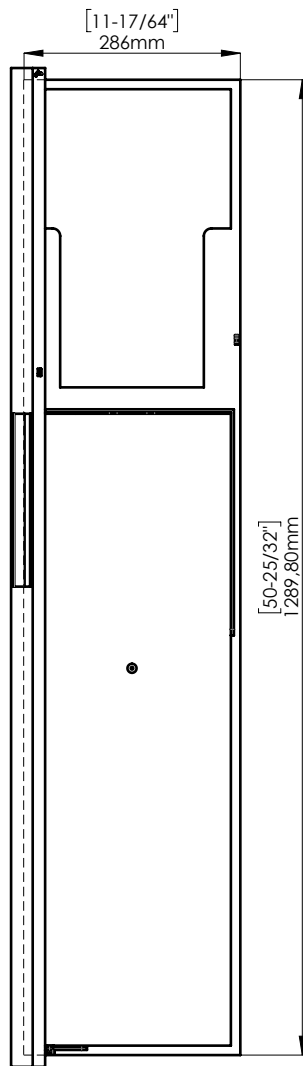

ACCESSORIES INCLUDED

LOGO DETAIL

OPENING KEY DETAIL

WALL OPENING:

HEIGHT: 1273 mm (50-1/8")
 WIDTH: 270 mm (10-5/8")
 DEPTH min: 102 mm (4")
 DEPTH sugg: 108 mm (4-1/4")