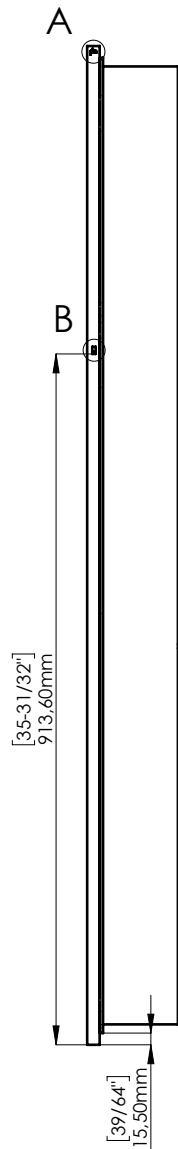

ACCESSORIES INCLUDED

LOGO DETAIL

OPENING KEY DETAIL

WALL OPENING:

HEIGHT: 1273 mm (50-1/8")
 WIDTH: 270 mm (10-5/8")
 DEPTH min: 102 mm (4")
 DEPTH sugg: 108 mm (4-1/4")