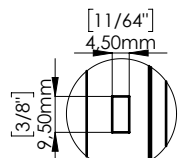

ACCESSORIES INCLUDED

LOGO DETAIL

OPENING KEY DETAIL

WALL OPENING:

HEIGHT: 1273 mm (50-1/8")
 WIDTH: 270 mm (10-5/8")
 DEPTH min: 102 mm (4")
 DEPTH sugg: 108 mm (4-1/4")