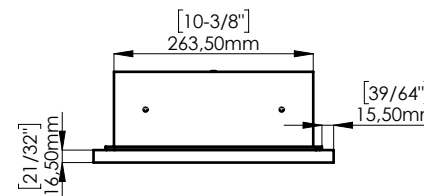

ACCESSORIES INCLUDED

LOGO DETAIL

OPENING KEY DETAIL

WALL OPENING:

HEIGHT: 1273 mm (50-1/8")
 WIDTH: 270 mm (10-5/8")
 DEPTH min: 102 mm (4")
 DEPTH sugg: 108 mm (4-1/4")