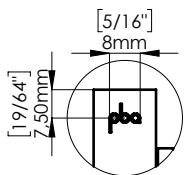

ACCESSORIES INCLUDED

LOGO DETAIL

OPENING KEY DETAIL

WALL OPENING:

HEIGHT: 1273 mm (50-1/8")
 WIDTH: 270 mm (10-5/8")
 DEPTH min: 102 mm (4")
 DEPTH sugg: 108 mm (4-1/4")