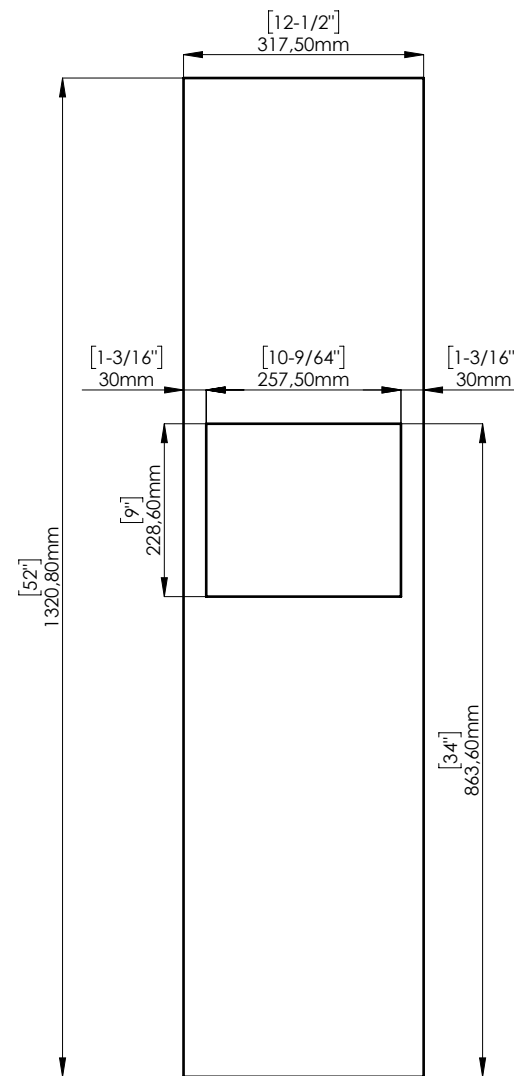

ACCESSORIES INCLUDED

LOGO DETAIL

OPENING KEY DETAIL

WALL OPENING:

HEIGHT: 1273 mm (50-1/8")
 WIDTH: 270 mm (10-5/8")
 DEPTH min: 102 mm (4")
 DEPTH sugg: 108 mm (4-1/4")