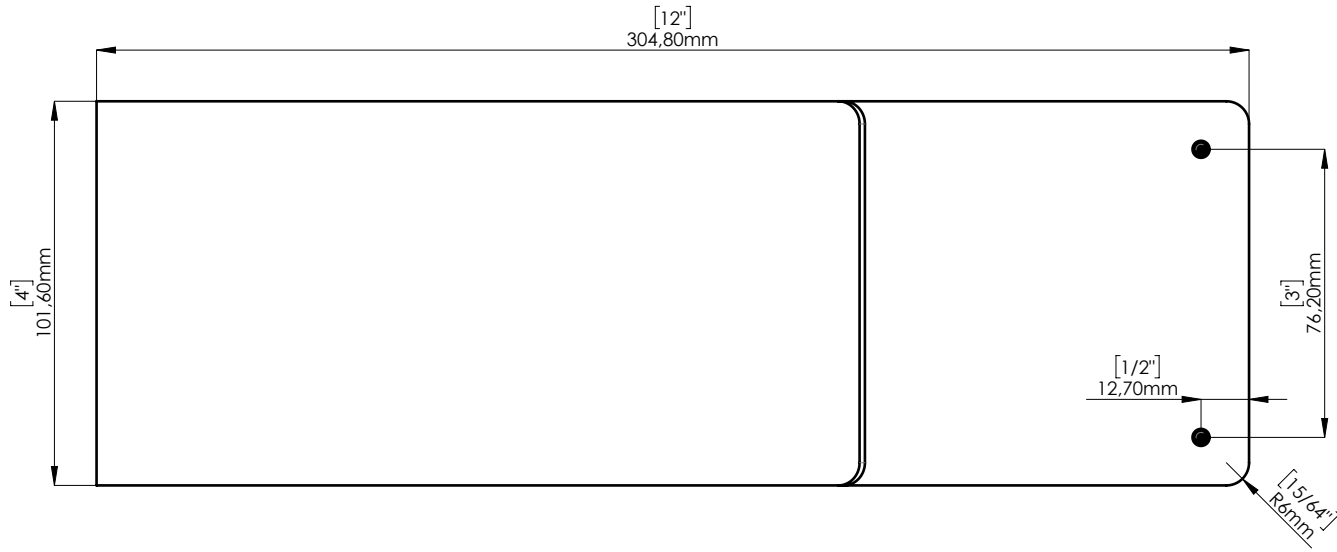

FIXING KIT INCLUDED FOR WOOD DOORS.

TOP VIEW SCALE 1:5