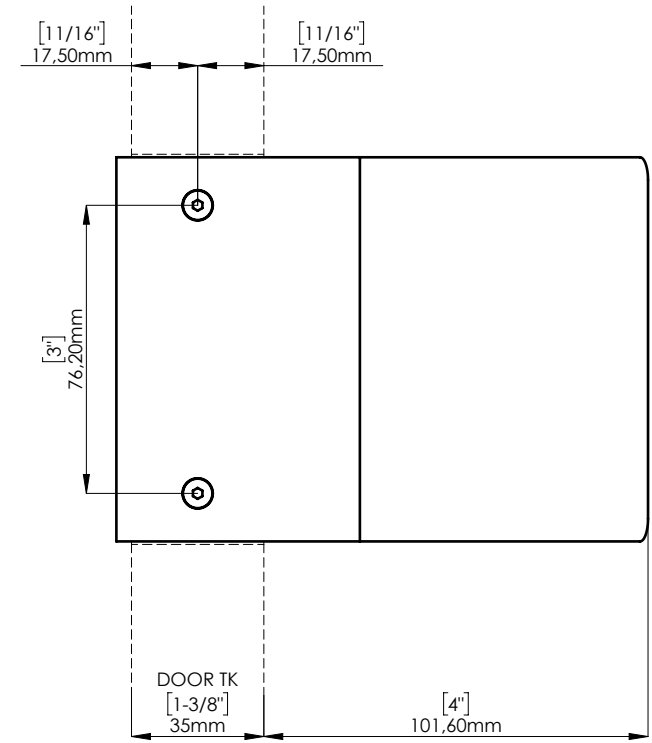

FIXING KIT INCLUDED FOR WOOD DOORS.

TOP VIEW SCALE 1:5