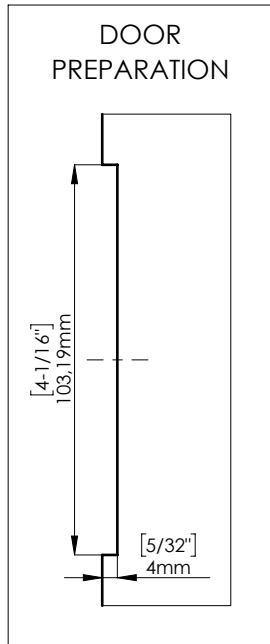

FIXING KIT INCLUDED FOR WOOD DOORS.

TOP VIEW SCALE 1:5