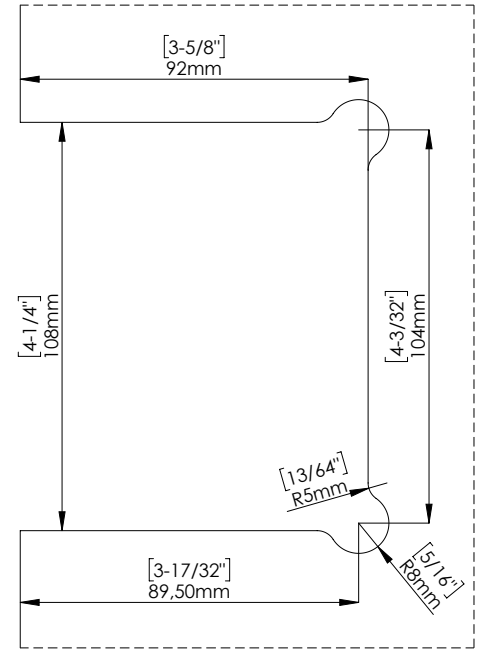

STRIKE PLATE
NOT INCLUDED

GLASS PREPARATION

LEVERSER FIXING KIT
INCLUDED