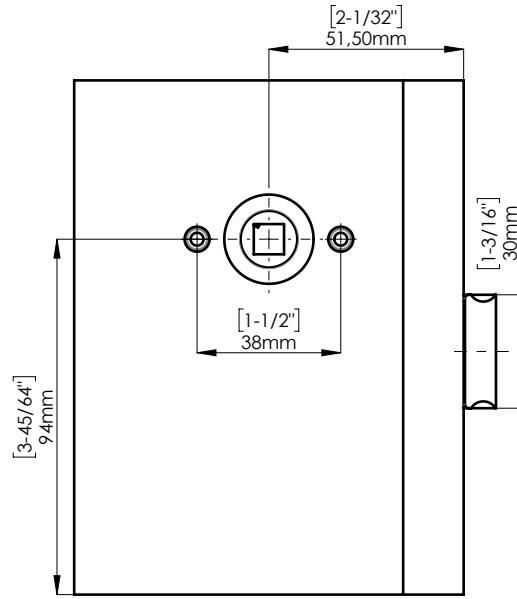

STRIKE PLATE
NOT INCLUDED

GLASS PREPARATION

LEVERSER FIXING KIT
INCLUDED