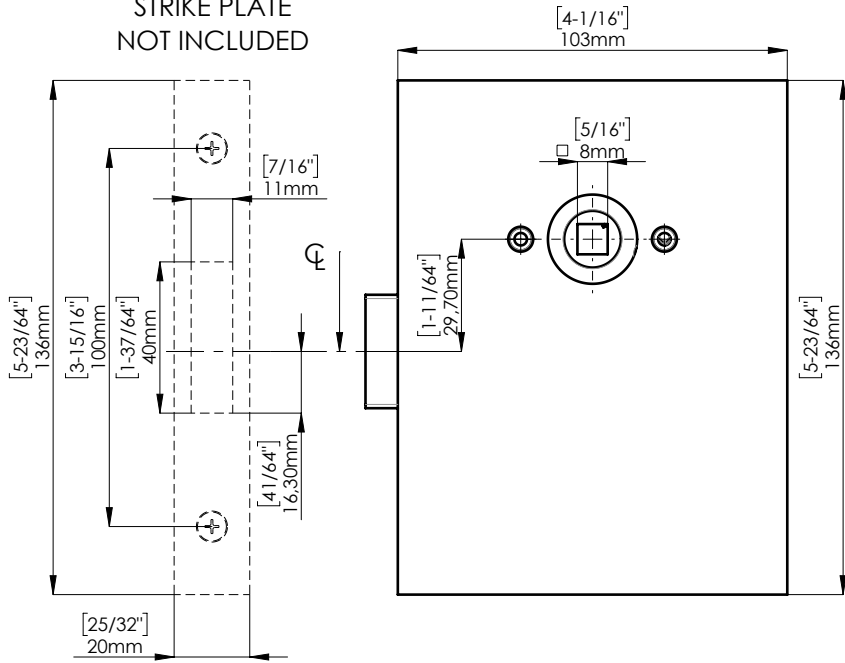

STRIKE PLATE
NOT INCLUDED

GLASS PREPARATION

LEVERSER FIXING KIT
INCLUDED