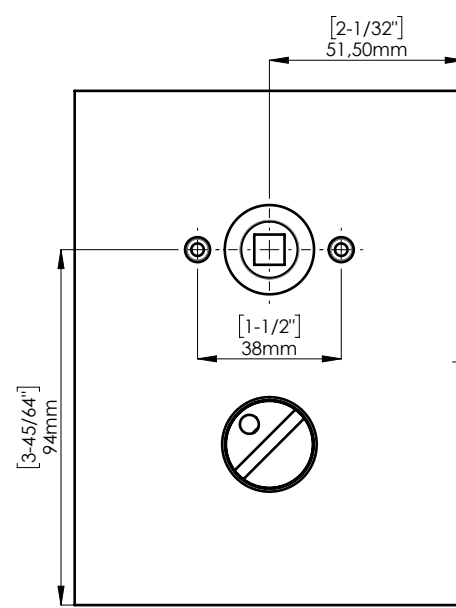

STRIKE PLATE NOT INCLUDED

GLASS PREPARATION

LATCH PROJECTION

DETAIL E SCALE 1:1

DOOR OPEN

DOOR CLOSED

THUMB TURN SIDE TO BE SPECIFIED

LEVERSET FIXING KIT INCLUDED

STRIKE PLATE
NOT INCLUDED

GLASS PREPARATION

LATCH
PROJECTION

DETAIL E
SCALE 1:1

DOOR OPEN

DOOR CLOSED

THUMB TURN SIDE TO BE SPECIFIED

COVER SIDE

PLATE SIDE

LEVERSET FIXING KIT
INCLUDED