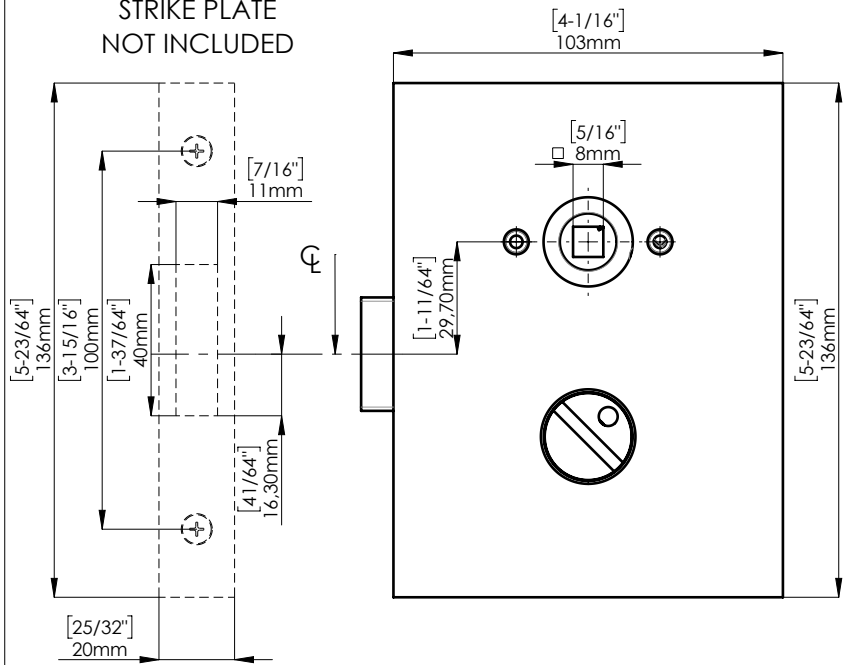

STRIKE PLATE NOT INCLUDED

GLASS PREPARATION

LATCH PROJECTION

DETAIL E SCALE 1:1

DOOR OPEN

DOOR CLOSED

THUMB TURN SIDE TO BE SPECIFIED

LEVERSET FIXING KIT INCLUDED

STRIKE PLATE
NOT INCLUDED

GLASS PREPARATION

LATCH
PROJECTION

DETAIL E
SCALE 1:1

DOOR OPEN

DOOR CLOSED

THUMB TURN SIDE TO BE SPECIFIED

COVER SIDE

PLATE SIDE

LEVERSET FIXING KIT
INCLUDED