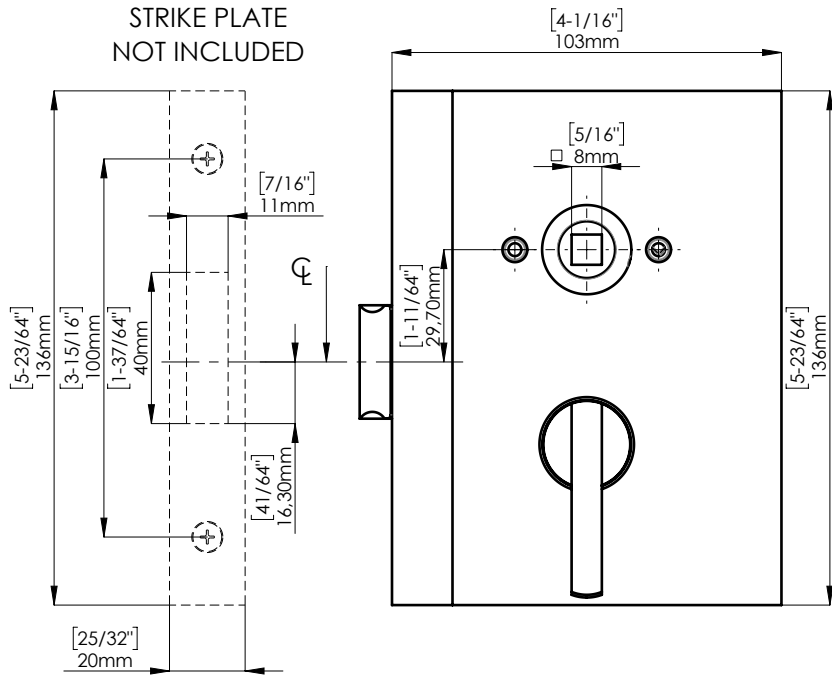

STRIKE PLATE NOT INCLUDED

GLASS PREPARATION

LATCH PROJECTION

DETAIL E SCALE 1:1

DOOR OPEN

DOOR CLOSED

THUMB TURN SIDE TO BE SPECIFIED

LEVERSET FIXING KIT INCLUDED

STRIKE PLATE
NOT INCLUDED

GLASS PREPARATION

LATCH
PROJECTION

DETAIL E
SCALE 1:1

DOOR OPEN

DOOR CLOSED

THUMB TURN SIDE TO BE SPECIFIED

COVER SIDE

PLATE SIDE

LEVERSET FIXING KIT
INCLUDED