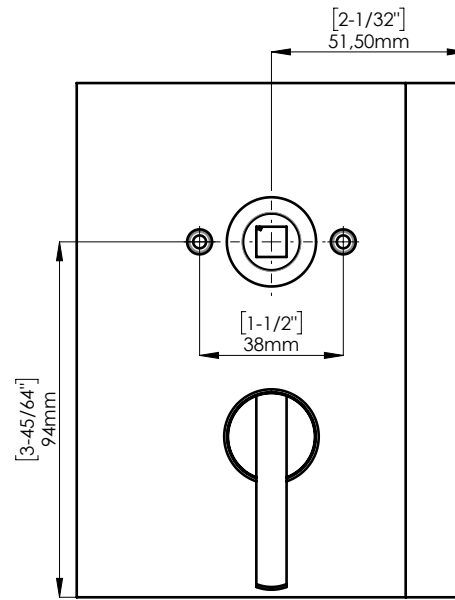

STRIKE PLATE NOT INCLUDED

GLASS PREPARATION

LATCH PROJECTION

DETAIL E SCALE 1:1

DOOR OPEN

DOOR CLOSED

THUMB TURN SIDE TO BE SPECIFIED

LEVERSET FIXING KIT INCLUDED

STRIKE PLATE
NOT INCLUDED

GLASS PREPARATION

LATCH
PROJECTION

DETAIL E
SCALE 1:1

DOOR OPEN

DOOR CLOSED

THUMB TURN SIDE TO BE SPECIFIED

COVER SIDE

PLATE SIDE

LEVERSET FIXING KIT
INCLUDED