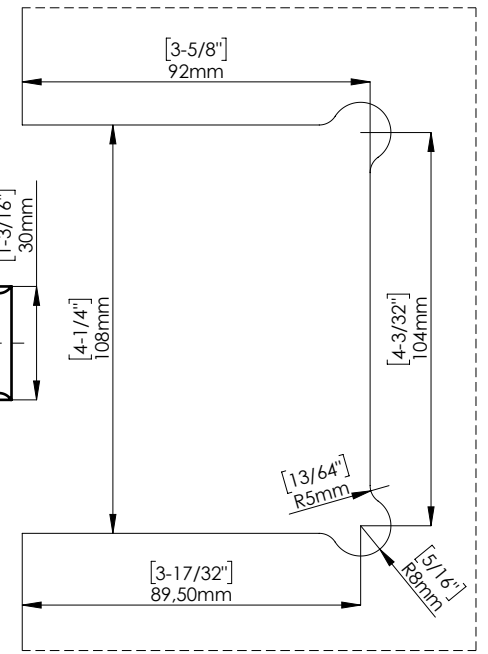

STRIKE PLATE NOT INCLUDED

GLASS PREPARATION

LATCH PROJECTION

DETAIL E SCALE 1:1

DOOR OPEN

DOOR CLOSED

THUMB TURN SIDE TO BE SPECIFIED

LEVERSET FIXING KIT INCLUDED

STRIKE PLATE
NOT INCLUDED

GLASS PREPARATION

LATCH
PROJECTION

DETAIL E
SCALE 1:1

DOOR OPEN

DOOR CLOSED

THUMB TURN SIDE TO BE SPECIFIED

COVER SIDE

PLATE SIDE

LEVERSET FIXING KIT
INCLUDED