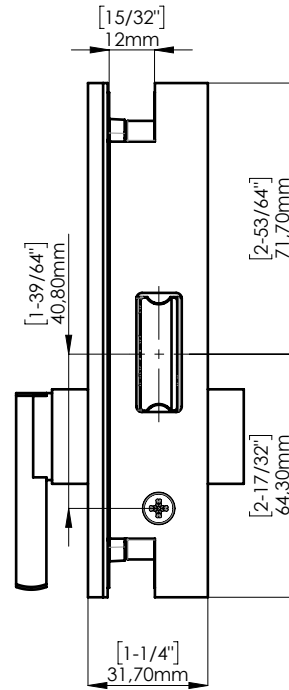

STRIKE PLATE NOT INCLUDED

GLASS PREPARATION

LATCH PROJECTION

DETAIL E SCALE 1:1

DOOR OPEN

DOOR CLOSED

THUMB TURN SIDE TO BE SPECIFIED

LEVERSET FIXING KIT INCLUDED

STRIKE PLATE
NOT INCLUDED

GLASS PREPARATION

LATCH
PROJECTION

DETAIL E
SCALE 1:1

DOOR OPEN

DOOR CLOSED

THUMB TURN SIDE TO BE SPECIFIED

COVER SIDE

PLATE SIDE

LEVERSET FIXING KIT
INCLUDED