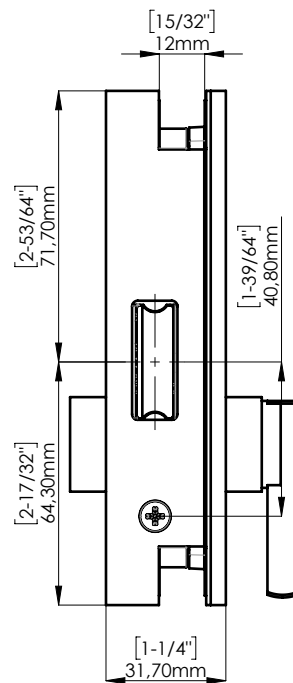

STRIKE PLATE NOT INCLUDED

GLASS PREPARATION

LATCH PROJECTION

DETAIL E SCALE 1:1

DOOR OPEN

DOOR CLOSED

THUMB TURN SIDE TO BE SPECIFIED

LEVERSET FIXING KIT INCLUDED

STRIKE PLATE
NOT INCLUDED

GLASS PREPARATION

LATCH
PROJECTION

DETAIL E
SCALE 1:1

DOOR OPEN

DOOR CLOSED

THUMB TURN SIDE TO BE SPECIFIED

COVER SIDE

PLATE SIDE

LEVERSET FIXING KIT
INCLUDED