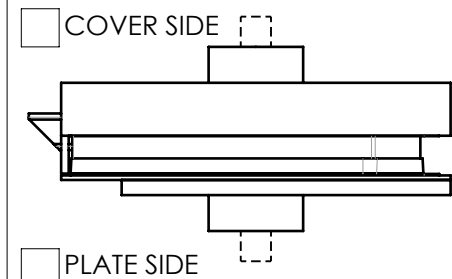

STRIKE PLATE NOT INCLUDED

GLASS PREPARATION

LATCH PROJECTION

DETAIL E SCALE 1:1

DOOR OPEN

DOOR CLOSED

THUMB TURN SIDE TO BE SPECIFIED

LEVERSET FIXING KIT INCLUDED

STRIKE PLATE
NOT INCLUDED

GLASS PREPARATION

LATCH
PROJECTION

DETAIL E
SCALE 1:1

DOOR OPEN

DOOR CLOSED

THUMB TURN SIDE TO BE SPECIFIED

COVER SIDE

PLATE SIDE

LEVERSET FIXING KIT
INCLUDED