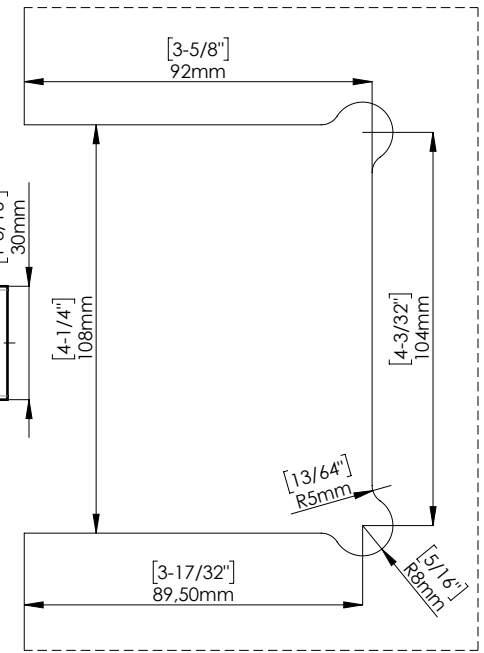

STRIKE PLATE NOT INCLUDED

GLASS PREPARATION

LATCH PROJECTION

DETAIL E SCALE 1:1

DOOR OPEN

DOOR CLOSED

THUMB TURN SIDE TO BE SPECIFIED

LEVERSET FIXING KIT INCLUDED

STRIKE PLATE
NOT INCLUDED

GLASS PREPARATION

LATCH
PROJECTION

DETAIL E
SCALE 1:1

DOOR OPEN

DOOR CLOSED

THUMB TURN SIDE TO BE SPECIFIED

COVER SIDE

PLATE SIDE

LEVERSET FIXING KIT
INCLUDED