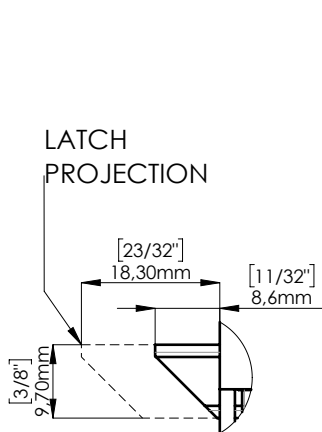

STRIKE PLATE NOT INCLUDED

GLASS PREPARATION

LATCH PROJECTION

DETAIL E SCALE 1:1

DOOR OPEN

DOOR CLOSED

THUMB TURN SIDE TO BE SPECIFIED

LEVERSET FIXING KIT INCLUDED

STRIKE PLATE
NOT INCLUDED

GLASS PREPARATION

LATCH
PROJECTION

DETAIL E
SCALE 1:1

DOOR OPEN

DOOR CLOSED

THUMB TURN SIDE TO BE SPECIFIED

COVER SIDE

PLATE SIDE

LEVERSET FIXING KIT
INCLUDED