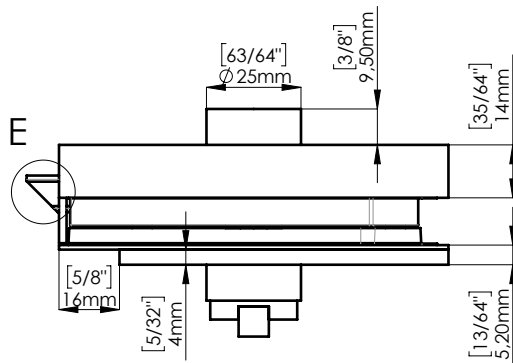

STRIKE PLATE
NOT INCLUDED

GLASS PREPARATION

LATCH
PROJECTION

DETAIL E
SCALE 1:1

DOOR OPEN

DOOR CLOSED

THUMB TURN SIDE TO BE SPECIFIED

COVER SIDE

PLATE SIDE

LEVERSET FIXING KIT
INCLUDED