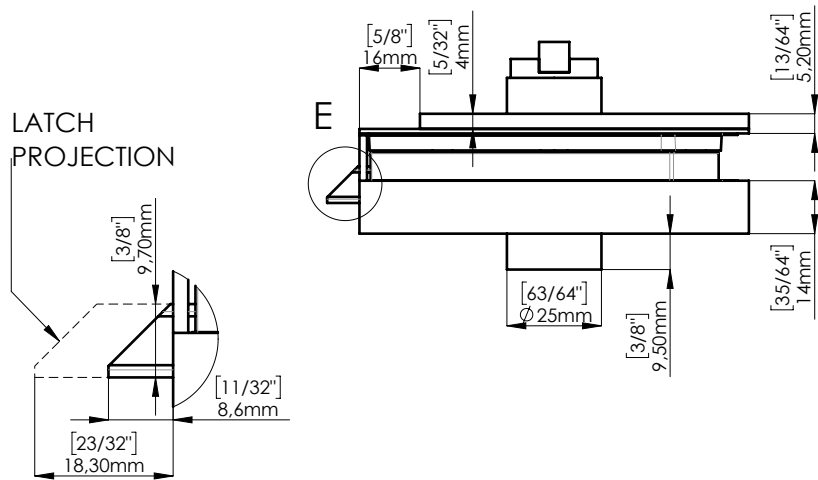

STRIKE PLATE NOT INCLUDED

GLASS PREPARATION

LATCH PROJECTION

DETAIL E SCALE 1:1

DOOR OPEN

DOOR CLOSED

THUMB TURN SIDE TO BE SPECIFIED

LEVERSET FIXING KIT INCLUDED

STRIKE PLATE
NOT INCLUDED

GLASS PREPARATION

LATCH
PROJECTION

DETAIL E
SCALE 1:1

DOOR OPEN

DOOR CLOSED

THUMB TURN SIDE TO BE SPECIFIED

COVER SIDE

PLATE SIDE

LEVERSET FIXING KIT
INCLUDED