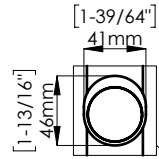

FIXING HARDWARE: BTB FIXING KIT INCLUDED
STANDARD THICKNESS: FROM 8 mm TO 20 mm
OTHER THICKNESS KIT AVAILABLE. PLEASE SPECIFY

DOOR PREPARATION
WOOD/METAL GLASS

INCLUDED ACCESSORIES
AND FIXING

ADAPTER FOR INSTALLATION ON SINGLE GLASS

ADAPTER FOR INSTALLATION ON DOUBLE GLASS