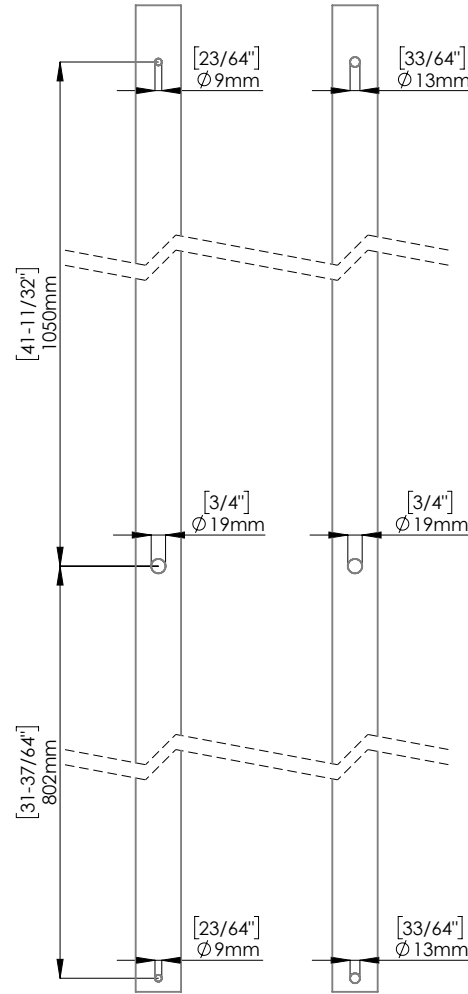

FIXING HARDWARE: BTB FIXING KIT INCLUDED
STANDARD THICKNESS: FROM 8 mm TO 20 mm
OTHER THICKNESS KIT AVAILABLE. PLEASE SPECIFY

DOOR PREPARATION
WOOD/METAL GLASS

INCLUDED ACCESSORIES
AND FIXING

ADAPTER FOR INSTALLATION ON SINGLE GLASS

ADAPTER FOR INSTALLATION ON DOUBLE GLASS