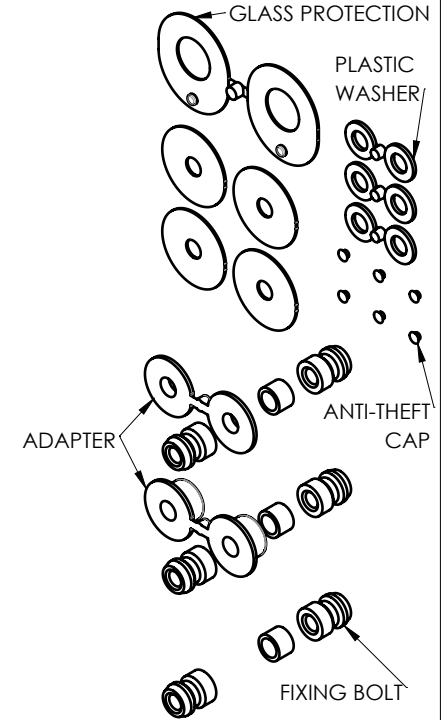

FIXING HARDWARE: BTB FIXING KIT INCLUDED
STANDARD THICKNESS: FROM 8 mm TO 20 mm
OTHER THICKNESS KIT AVAILABLE. PLEASE SPECIFY

DOOR PREPARATION
WOOD/METAL GLASS

INCLUDED ACCESSORIES
AND FIXING

ADAPTER FOR INSTALLATION ON SINGLE GLASS

ADAPTER FOR INSTALLATION ON DOUBLE GLASS