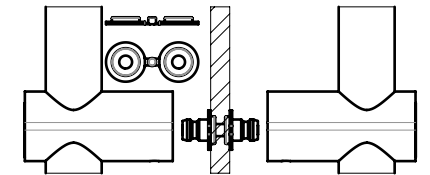

FIXING HARDWARE: BTB FIXING KIT INCLUDED
STANDARD THICKNESS: FROM 8 mm TO 20 mm
OTHER THICKNESS KIT AVAILABLE. PLEASE SPECIFY

DOOR PREPARATION
WOOD/METAL GLASS

INCLUDED ACCESSORIES
AND FIXING

ADAPTER FOR INSTALLATION ON SINGLE GLASS

ADAPTER FOR INSTALLATION ON DOUBLE GLASS