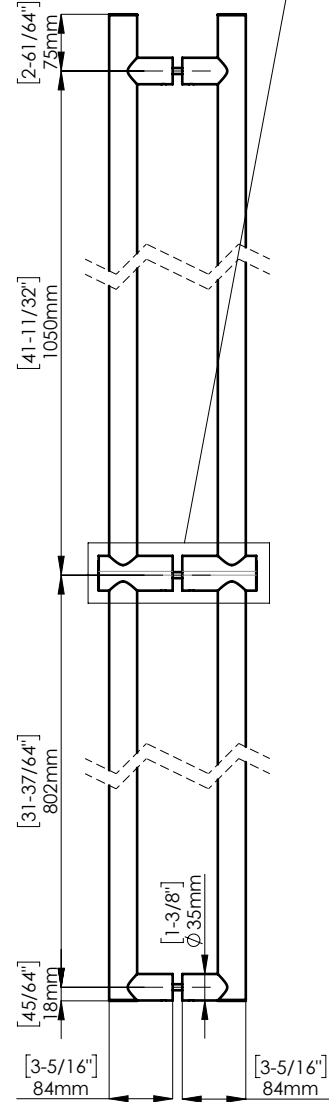

FIXING HARDWARE: BTB FIXING KIT INCLUDED
STANDARD THICKNESS: FROM 8 mm TO 20 mm
OTHER THICKNESS KIT AVAILABLE. PLEASE SPECIFY

DOOR PREPARATION
WOOD/METAL GLASS

INCLUDED ACCESSORIES
AND FIXING

ADAPTER FOR INSTALLATION ON SINGLE GLASS

ADAPTER FOR INSTALLATION ON DOUBLE GLASS