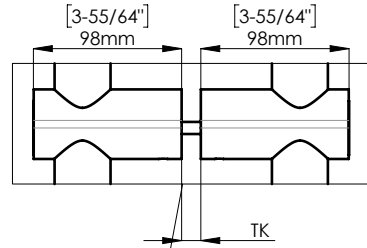

FIXING HARDWARE: BTB FIXING KIT INCLUDED
STANDARD THICKNESS: FROM 8 mm TO 20 mm
OTHER THICKNESS KIT AVAILABLE. PLEASE SPECIFY

DOOR PREPARATION
WOOD/METAL GLASS

INCLUDED ACCESSORIES
AND FIXING

ADAPTER FOR INSTALLATION ON SINGLE GLASS

ADAPTER FOR INSTALLATION ON DOUBLE GLASS