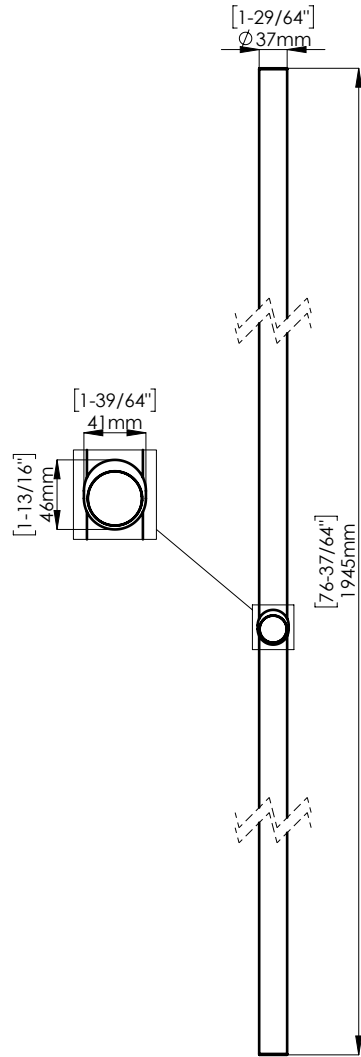

FIXING HARDWARE: BTB FIXING KIT INCLUDED
STANDARD THICKNESS: FROM 8 mm TO 20 mm
OTHER THICKNESS KIT AVAILABLE. PLEASE SPECIFY

DOOR PREPARATION
WOOD/METAL GLASS

INCLUDED ACCESSORIES
AND FIXING

ADAPTER FOR INSTALLATION ON SINGLE GLASS

ADAPTER FOR INSTALLATION ON DOUBLE GLASS