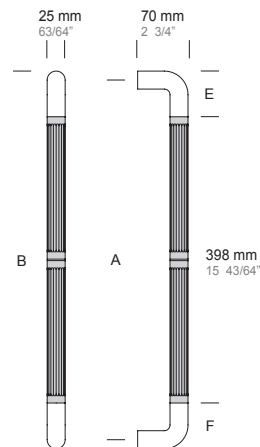

ITEM	A	B	E	F
TOC.231.0F50 .xx	500 mm 19 11/16"	525 mm 20 43/64"	63,50 mm 2 1/2"	63,50 mm 2 1/2"
TOC.231.999F .xx	custom	custom	custom	custom

A MAX 762 mm (30") - MIN 500 mm (19 11/16")

MATERIALS

- ☐ Stainless Steel Pull
- ☐ ECONYL® Regenerated Nylon Grip

EDGE COMPONENT:
BLACK FOR DARK COLOUR POWDER
GREY FOR LIGHT COLOUR POWDER AND STAINLESS STEEL